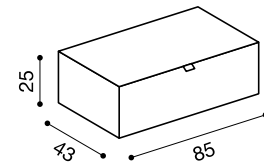

Name:
Comodino Tetris
Tetris nightstands
~
Size:
55x43 h.41
~
Design:
Cairoli & Donzelli