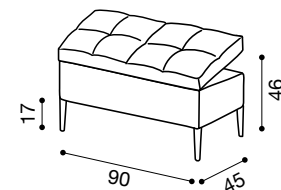

Name:
Panchetta Coffre Capitonné
Coffre Capitonné bench

~
Size:
135x45 h.46

~
Design:
R&D Twils