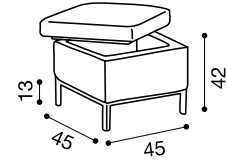

Name:
Panchetta Oscar
Oscar bench
~
Design:
R&D Twils

Name:
Panchetta Maurice
Maurice bench
~
Design:
R&D Twils

Twils

Name:
Pouf Coffre
Coffre footstool

~
Size:
45x45 h.42

~
Design:
R&D Twils

Name:
Panchetta Coffre
Coffre bench

~
Size:
90x45 h.42

~
Design:
R&D Twils

Name:
Panchetta Coffre
Coffre bench

~
Size:
135x45 h.47

~
Design:
R&D Twils

Name:
Pouf Coffre Capitonné
Coffre Capitonné footstool

~
Size:
45x45 h.46

~
Design:
R&D Twils