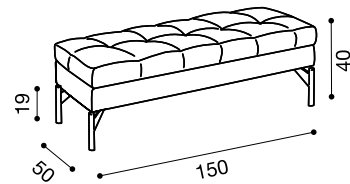

Name:
Panchetta Maurice
Maurice bench
~
Design:
R&D Twils