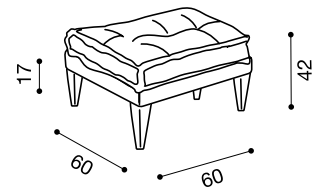

Name:
Panchetta Adam
Adam bench
~
Design:
R&D Twils