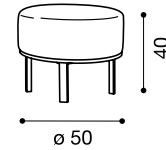

Name:
Pouf Adam
Adam footstool
~
Design:
R&D Twils