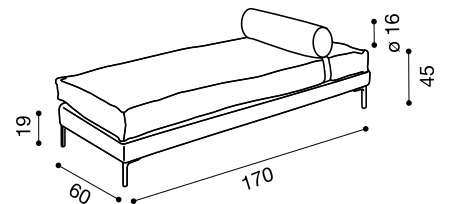

Name:
Panchetta Loulou
Loulou bench
~
Design:
R&D Twils

Name:
Panchetta Carmen
Carmen bench
~
Design:
R&D Twils

Name:
Panchetta Legend
Legend bench
~
Design:
Cairoli & Donzelli

Name:
Panchetta Oscar
Oscar bench
~
Design:
R&D Twils

Name:
Panchetta Maurice
Maurice bench
~
Design:
R&D Twils

Twils