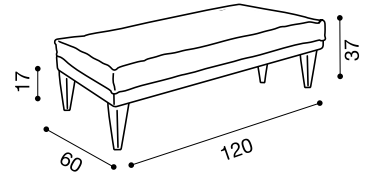

Name:
Panchetta Legend
Legend bench
~
Design:
Cairoli & Donzelli