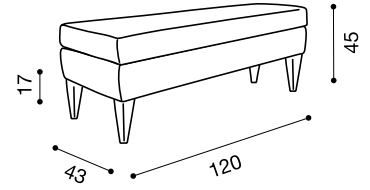

Name:
Panchetta Carmen
Carmen bench
~
Design:
R&D Twils