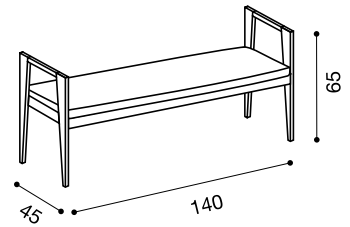

Name:
Panchetta Oscar
Oscar bench
~
Design:
R&D Twils