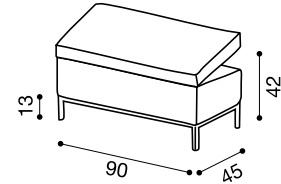

Name:
Panchetta Oscar
Oscar bench
~
Design:
R&D Twils

Name:
Panchetta Maurice
Maurice bench
~
Design:
R&D Twils

Twils

Name:
Pouf Coffre
Coffre footstool

~
Size:
45x45 h.42

~
Design:
R&D Twils

Name:
Panchetta Coffre
Coffre bench

~
Size:
90x45 h.42

~
Design:
R&D Twils

Name:
Panchetta Coffre
Coffre bench

~
Size:
135x45 h.47

~
Design:
R&D Twils

Name:
Pouf Coffre Capitonné
Coffre Capitonné footstool

~
Size:
45x45 h.46

~
Design:
R&D Twils