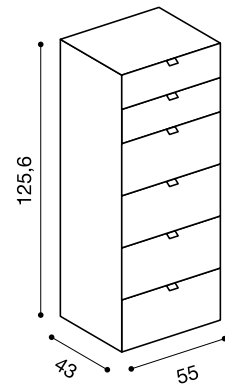

Name:
Tavolino Simplit
Simplit table
~
Size:
Ø45 h.72 - Ø60 h.72
Ø90 h.72
~
Design:
Bottino & Tinti

Name:
Libreria Set
Set bookcase
~
Size:
96x96 s.33
~
Design:
Studio Viganò

Name:
Ripiano Libreria Set
Set shelf for bookcase
~
Size:
31,4x31,4

Twils

Name:
Comodino Tetris
Tetris nightstands
~
Size:
55x43 h.25
~
Design:
Cairoli & Donzelli

Name:
Comodino Tetris
Tetris nightstands
~
Size:
85x43 h.25
~
Design:
Cairoli & Donzelli

Name:
Comodino Tetris
Tetris nightstands
~
Size:
55x43 h.41
~
Design:
Cairoli & Donzelli

Name:
Comodino Tetris
Tetris nightstands
~
Size:
85x43 h.48
~
Design:
Cairoli & Donzelli

Name:
Comodino Tetris
Tetris nightstands
~
Size:
55x43 h.51
~
Design:
Cairoli & Donzelli

Name:
Comò Tetris
Tetris chest of drawers
~
Size:
130x52 h.71,5
~
Design:
Cairoli & Donzelli

Name:
Settimanale Tetris
Tetris chest of drawers
~
Size:
55x43 h.125,6
~
Design:
Cairoli & Donzelli

Twils

A person wearing a beige, belted coat is shown from the waist down. Their hands are clasped behind their back. The background is a soft, light blue gradient. The Twils logo is overlaid in the center of the image.