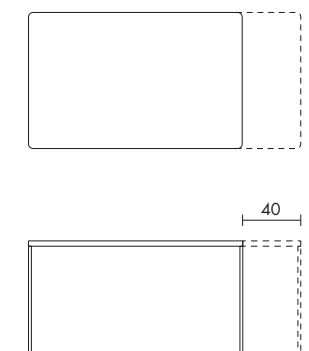

TAVOLI E SEDIE - TAVOLO LINEAR

TABLES AND CHAIRS - TABLE LINEAR

- Tavolo allungabile con struttura saldata in metallo verniciato e piano sp. 2 cm in finitura anta.
- Extendable table with welded structure in painted metal and th. 2 cm top panel (to match the finish of the doors).

FINITURE STRUTTURA E PIANO STRUCTURE AND COUNTER FINISHES

Bianco opaco

Nero opaco 9005

Alluminio

FINITURE PIANO TOP FINISHES

Melaminico sp. 1,8 cm • Melamine th. 1,8 cm

Laminato HPL con bordo ABS sp. 2 cm • HPL Laminate with ABS edge th. 2 cm

Laminato HPL con bordo Unicolor sp. 2 cm • HPL Laminate with Unicolor edge th. 2 cm

Fenix NTM sp. 2 cm • Fenix NTM th. 2 cm

Fenix NTA sp. 2 cm • Fenix NTA® th. 2 cm