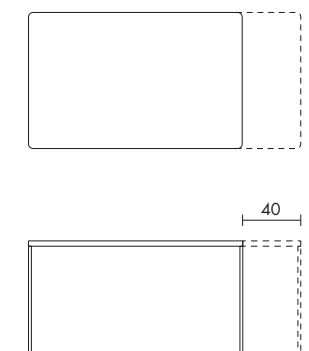

# TAVOLI E SEDIE - TAVOLO LINEAR

TABLES AND CHAIRS - TABLE LINEAR

- Tavolo allungabile con struttura saldata in metallo verniciato e piano sp. 2 cm in finitura anta.
- Extendable table with welded structure in painted metal and th. 2 cm top panel (to match the finish of the doors).

## FINITURE PIANO TOP FINISHES

**Melaminico sp. 1,8 cm • Melamine th. 1,8 cm**

**Laminato HPL con bordo ABS sp. 2 cm • HPL Laminate with ABS edge th. 2 cm**

**Laminato HPL con bordo Unicolor sp. 2 cm • HPL Laminate with Unicolor edge th. 2 cm**