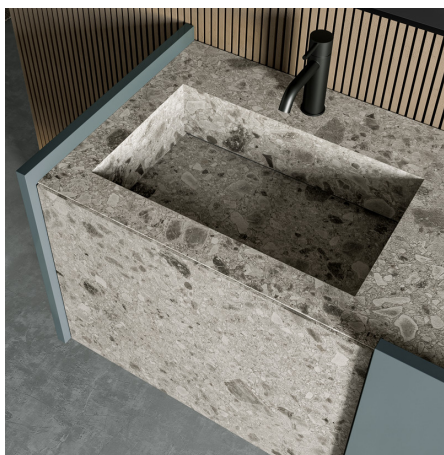

BATHROOM FURNITURE WITH MINIMALISTIC DESIGN

The top is lowered than the sides and fronts, which, when gripped, enable the opening of the door or drawer. The linearity of the design is extended with skilful lightness and elegance to any composition, in a solution of continuity and aesthetic fluidity.

STONEWARE BATHROOM FURNITURE

The compositional richness of the model also includes refined stoneware to realise the top with integrated washbasin and its front. This is designed in a reduced thickness, pleasantly in contrast to the other fronts of the collection and to the sides, always enhanced as an element that completes the style of the furniture, used to impact on its aesthetic effect with the chosen finishes.