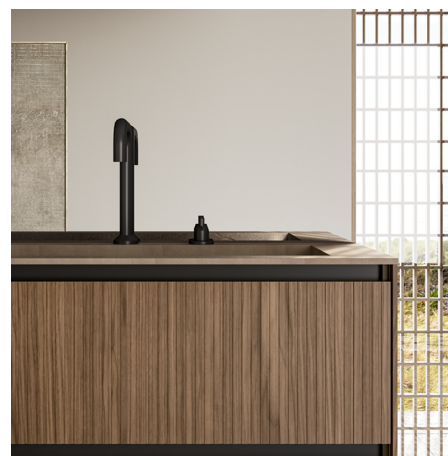

CANNETÉ BATHROOM FURNITURE

Traccia front panels can be produced in the elegant three-dimensional stripes of canneté workmanship. Created with a continuum of vertical bas-relief cuts, it is known for its craftsmanship and the chiaroscuro effects drawn into the environment.