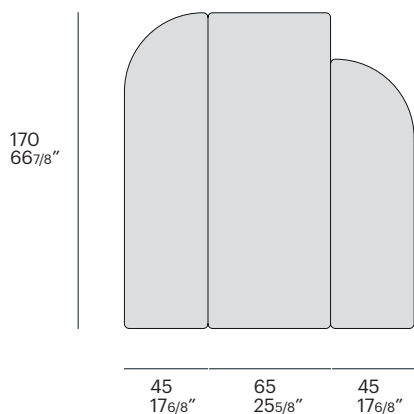

L 155 SP 3 cm
W 61" TH 11/8"

Screen

Ext. dimension	Code	D	C	A	Plus	Luxury fabric	Luxury leather	Nuvola fabric	Nuvola leather	TCL	Cover		
											ml	mc	kg
155xH.170	PSI										2.5	0.13	12