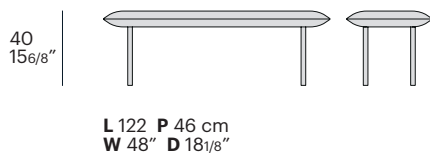

jill bench

design zanellato/bortotto

La panca imbottita Jill con i suoi dettagli ricercati e morbidi si accosta perfettamente al letto da cui trae ispirazione.

The Jill padded bench with its refined and soft details approaches perfectly to the bed from which it draws inspiration.

informazioni tecniche / technical info:

finiture / finishes

Jill Bench

	Ext. dimension	Code	D	C	A	Plus	Luxury fabric	Luxury leather	Nuvola fabric	Nuvola leather	TCL	cover		
												ml	mc	kg
Jill bench removable cover in fabric and non removable in leather or ecoleather, available in the following finishings: matt lacquered RAL 9010 pure white, 1013 pearl white, 9011 graphite black, 3005 win red, 5008 grey blue, 8019 grey brown, 6020 green chrome, 7044 silk grey														
	122x46xH.40	PJIL										2	0.27	15
Loose cover		RPJIL											0.02	3