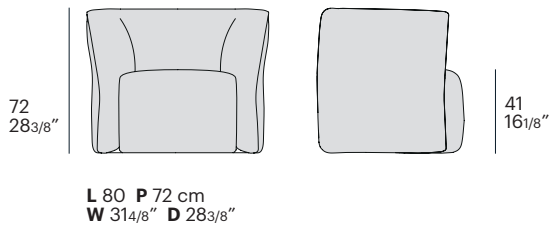

jill armchair

design zanellato/bortotto

Poltrona dai volumi morbidi e avvolgenti, Jill si distingue per la sua forma compatta e confortevole: un design trasversale a gusti e atmosfere diverse.

Jill armchair has soft and enveloping volumes, it stands out for its compact and comfortable shape: a transversal design with different tastes and atmospheres.

informazioni tecniche / technical info:

Jill armchair

	Ext. dimension	Code	D	C	A	Plus	Luxury fabric	Luxury leather	Nuvola fabric	Nuvola leather	TCL	cover			
												ml	mc	kg	
Jill not removable armchair cover - not available in leather or ecoleather															
	80x72xH.72	PJIL										6	0.49	34	