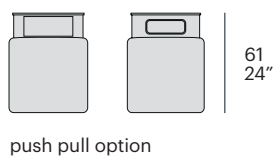

Ares Pouf Push

Version	Ext. dimension Code	D	C	A	Plus	Luxury fabric	Luxury leather	Nuvola fabric	Nuvola leather	TCL	cover			
											ml	mc	kg	
Ares pouf non removable cover - cover top available such as pouf or lacquered RAL scale 	45x45xH.46 ARES										3.5	0.12	18	
	Surcharge for carrara marble top													10
	Surcharge for brown silk marble top													10
	Surcharge for fior di pesco and emperador marble top													10
Ares round pouf non removable cover - cover top available such as pouf or lacquered RAL scale 	Ø 46/42xH.47 AREST										3.5	0.13	20	
	Surcharge for carrara marble top													6
	Surcharge for brown silk marble top													6
	Surcharge for fior di pesco and emperador marble top													6
	Code	PRICE												
Dock station (for Ares pouf and ares round pouf) surcharge on pouf w/drawer available for 110 V or 220 V power supply, not available in pouf with marble 	2 usb recharge station RI													
	audio kit + 2 USB recharge station DS													