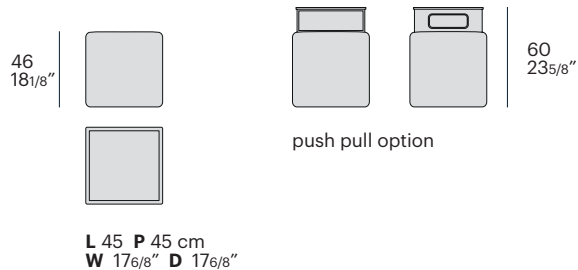

Ares Pouf Push

Version	Ext. dimension Code	D	C	A	Plus	Luxury fabric	Luxury leather	Nuvola fabric	Nuvola leather	TCL	cover			
											ml	mc	kg	
Ares pouf non removable cover - cover top available such as pouf or lacquered RAL scale 	45x45xH.46 ARES										3.5	0.12	18	
	Surcharge for carrara marble top													10
	Surcharge for brown silk marble top													10
	Surcharge for fior di pesco and emperador marble top													10
Ares round pouf non removable cover - cover top available such as pouf or lacquered RAL scale 	Ø 46/42xH.47 AREST										3.5	0.13	20	
	Surcharge for carrara marble top													6
	Surcharge for brown silk marble top													6
	Surcharge for fior di pesco and emperador marble top													6
	Code	PRICE												
Dock station (for Ares pouf and ares round pouf) surcharge on pouf w/drawer available for 110 V or 220 V power supply, not available in pouf with marble 	2 usb recharge station RI													
	audio kit + 2 USB recharge station DS													