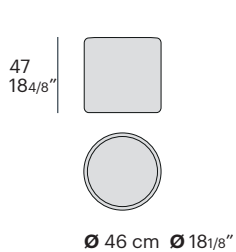

Ares Pouf Push

Version	Ext. dimension Code	D	C	A	Plus	Luxury fabric	Luxury leather	Nuvola fabric	Nuvola leather	TCL	cover			
											ml	mc	kg	
Ares pouf non removable cover - cover top available such as pouf or lacquered RAL scale 	45x45xH.46 ARES										3.5	0.12	18	
	Surcharge for carrara marble top													10
	Surcharge for brown silk marble top													10
	Surcharge for fior di pesco and emperador marble top													10
Ares round pouf non removable cover - cover top available such as pouf or lacquered RAL scale 	Ø 46/42xH.47 AREST										3.5	0.13	20	
	Surcharge for carrara marble top													6
	Surcharge for brown silk marble top													6
	Surcharge for fior di pesco and emperador marble top													6
	Code	PRICE												
Dock station (for Ares pouf and ares round pouf) surcharge on pouf w/drawer available for 110 V or 220 V power supply, not available in pouf with marble 	2 usb recharge station RI													
	audio kit + 2 USB recharge station DS													