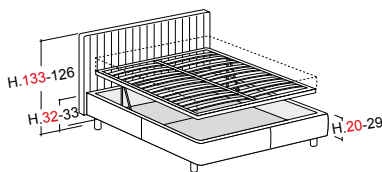

Mattress	Ext. dimension	Code	D	C	A	Plus	Luxury fabric	Luxury leather	Nuvola fabric	Nuvola leather	TCL	Cover		
													ml	mc	kg
rounded base h.20 - rounded base h.29 without slatted base (to choose a slatted base see flap on the right)	120x200	143x221	CLMD29										7.5	0.49	66
	135x190	163x211	CLMI29										7.9	0.52	72
	137x190 DOUBLE 54X75"	163x211	CLME29										7.9	0.52	72
	140x200	163x221	CLMU29										8	0.52	72
	150x200	183x221	CLML29										8.3	0.55	78
	153x203 QUEEN 60X80"	183x224	CLMQ29										8.3	0.55	78
	160x200	183x221	CLMM29										8.5	0.55	78
	180x200	203x221	CLMG29										9	0.58	85
	190x200	223x221	CLMP29										9.5	0.61	92
	193x203 KING 76X80"	223x224	CLMK29										9.5	0.61	92
	Loose cover		R29											0.02	5
rounded base h.20 - rounded base h.29 w/BOX orthopaedic slatted base included suggested weights for mattresses (see flap on the right)	120x200	143x221	CLMD29B										7.5	0.67	124
	135x190	163x211	CLMI29B										7.9	0.74	133
	137x190 DOUBLE 54X75"	163x211	CLME29B										7.9	0.74	133
	140x200	163x221	CLMU29B										8	0.74	133
	150x200	183x221	CLML29B										8.3	0.8	143
	153x203 QUEEN 60X80"	183x224	CLMQ29B										8.3	0.8	143
	160x200	183x221	CLMM29B										8.5	0.8	143
	180x200	203x221	CLMG29B										9	0.85	155
	190x200	223x221	CLMP29B										9.5	0.9	167
	193x203 KING 76X80"	223x224	CLMK29B										9.5	0.9	167
available inside height in Box 18cm	Loose cover		R29B											0.02	5
rounded base h.20 - rounded base h.29 w/easy-up BOX orthopaedic slatted base included suggested weights for mattresses (see flap on the right)	120x200	143x221	CLMD29BE										7.5	0.71	134
	135x190	163x211	CLMI29BE										7.9	0.78	143
	137x190 DOUBLE 54X75"	163x211	CLME29BE										7.9	0.78	143
	140x200	163x221	CLMU29BE										8	0.78	143
	150x200	183x221	CLML29BE										8.3	0.84	153
	153x203 QUEEN 60X80"	183x224	CLMQ29BE										8.3	0.84	153
	160x200	183x221	CLMM29BE										8.5	0.84	153
	180x200	203x221	CLMG29BE										9	0.89	165
	190x200	223x221	CLMP29BE										9.5	0.94	177
	193x203 KING 76X80"	223x224	CLMK29BE										9.5	0.94	177
available inside height in Box 18cm	Loose cover		R29BE											0.02	5