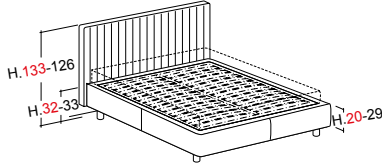

Mattress	Ext. dimension	Code	D	C	A	Plus	Luxury fabric	Luxury leather	Nuvola fabric	Nuvola leather	TCL	Cover		
													ml	mc	kg
rounded base h.20 - rounded base h.29 without slatted base (to choose a slatted base see flap on the right)	120x200	143x221	CLMD29										7.5	0.49	66
	135x190	163x211	CLMI29										7.9	0.52	72
	137x190 DOUBLE 54X75"	163x211	CLME29										7.9	0.52	72
	140x200	163x221	CLMU29										8	0.52	72
	150x200	183x221	CLML29										8.3	0.55	78
	153x203 QUEEN 60X80"	183x224	CLMQ29										8.3	0.55	78
	160x200	183x221	CLMM29										8.5	0.55	78
	180x200	203x221	CLMG29										9	0.58	85
	190x200	223x221	CLMP29										9.5	0.61	92
	193x203 KING 76X80"	223x224	CLMK29										9.5	0.61	92
	Loose cover		R29											0.02	5
rounded base h.20 - rounded base h.29 w/BOX orthopaedic slatted base included suggested weights for mattresses (see flap on the right)	120x200	143x221	CLMD29B										7.5	0.67	124
	135x190	163x211	CLMI29B										7.9	0.74	133
	137x190 DOUBLE 54X75"	163x211	CLME29B										7.9	0.74	133
	140x200	163x221	CLMU29B										8	0.74	133
	150x200	183x221	CLML29B										8.3	0.8	143
	153x203 QUEEN 60X80"	183x224	CLMQ29B										8.3	0.8	143
	160x200	183x221	CLMM29B										8.5	0.8	143
	180x200	203x221	CLMG29B										9	0.85	155
	190x200	223x221	CLMP29B										9.5	0.9	167
	193x203 KING 76X80"	223x224	CLMK29B										9.5	0.9	167
available inside height in Box 18cm	Loose cover		R29B											0.02	5
rounded base h.20 - rounded base h.29 w/easy-up BOX orthopaedic slatted base included suggested weights for mattresses (see flap on the right)	120x200	143x221	CLMD29BE										7.5	0.71	134
	135x190	163x211	CLMI29BE										7.9	0.78	143
	137x190 DOUBLE 54X75"	163x211	CLME29BE										7.9	0.78	143
	140x200	163x221	CLMU29BE										8	0.78	143
	150x200	183x221	CLML29BE										8.3	0.84	153
	153x203 QUEEN 60X80"	183x224	CLMQ29BE										8.3	0.84	153
	160x200	183x221	CLMM29BE										8.5	0.84	153
	180x200	203x221	CLMG29BE										9	0.89	165
	190x200	223x221	CLMP29BE										9.5	0.94	177
	193x203 KING 76X80"	223x224	CLMK29BE										9.5	0.94	177
available inside height in Box 18cm	Loose cover		R29BE											0.02	5