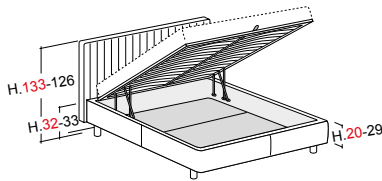

Mattress	Ext. dimension	Code	D	C	A	Plus	Luxury fabric	Luxury leather	Nuvola fabric	Nuvola leather	TCL	Cover		
													ml	mc	kg
rounded base h.20 - rounded base h.29 without slatted base (to choose a slatted base see flap on the right)	120x200	143x221	CLMD29										7.5	0.49	66
	135x190	163x211	CLMI29										7.9	0.52	72
	137x190 DOUBLE 54X75"	163x211	CLME29										7.9	0.52	72
	140x200	163x221	CLMU29										8	0.52	72
	150x200	183x221	CLML29										8.3	0.55	78
	153x203 QUEEN 60X80"	183x224	CLMQ29										8.3	0.55	78
	160x200	183x221	CLMM29										8.5	0.55	78
	180x200	203x221	CLMG29										9	0.58	85
	190x200	223x221	CLMP29										9.5	0.61	92
	193x203 KING 76X80"	223x224	CLMK29										9.5	0.61	92
	Loose cover		R29											0.02	5
rounded base h.20 - rounded base h.29 w/BOX orthopaedic slatted base included suggested weights for mattresses (see flap on the right)	120x200	143x221	CLMD29B										7.5	0.67	124
	135x190	163x211	CLMI29B										7.9	0.74	133
	137x190 DOUBLE 54X75"	163x211	CLME29B										7.9	0.74	133
	140x200	163x221	CLMU29B										8	0.74	133
	150x200	183x221	CLML29B										8.3	0.8	143
	153x203 QUEEN 60X80"	183x224	CLMQ29B										8.3	0.8	143
	160x200	183x221	CLMM29B										8.5	0.8	143
	180x200	203x221	CLMG29B										9	0.85	155
	190x200	223x221	CLMP29B										9.5	0.9	167
	193x203 KING 76X80"	223x224	CLMK29B										9.5	0.9	167
available inside height in Box 18cm	Loose cover		R29B											0.02	5
rounded base h.20 - rounded base h.29 w/easy-up BOX orthopaedic slatted base included suggested weights for mattresses (see flap on the right)	120x200	143x221	CLMD29BE										7.5	0.71	134
	135x190	163x211	CLMI29BE										7.9	0.78	143
	137x190 DOUBLE 54X75"	163x211	CLME29BE										7.9	0.78	143
	140x200	163x221	CLMU29BE										8	0.78	143
	150x200	183x221	CLML29BE										8.3	0.84	153
	153x203 QUEEN 60X80"	183x224	CLMQ29BE										8.3	0.84	153
	160x200	183x221	CLMM29BE										8.5	0.84	153
	180x200	203x221	CLMG29BE										9	0.89	165
	190x200	223x221	CLMP29BE										9.5	0.94	177
	193x203 KING 76X80"	223x224	CLMK29BE										9.5	0.94	177
available inside height in Box 18cm	Loose cover		R29BE											0.02	5