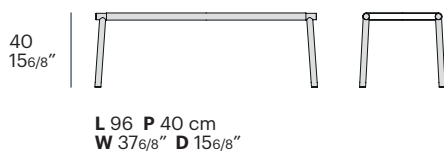

jack bench

design zanellato/bortotto

La panca si ispira alle linee iconiche del letto Jack completando la zona notte con un complemento caratterizzante e funzionale.

This bench is inspired by the iconic lines of Jack bed, completing the sleeping area with a characterizing and functional complement.

informazioni tecniche / technical info:

finiture / finishes

Jack Bench

Ext. dimension	Code	D	C	A	Plus	Luxury fabric	Luxury leather	Nuvola fabric	Nuvola leather	TCL	cover		kg
											ml	mc	
Jack bench completely removable cover - reversible cover available in the following finishings: matt lacquered RAL 9010 pure white, 1013 pearl white, 9011 graphite black, 3005 win red, 5008 grey blue, 8019 grey brown, 6020 green chrome, 7044 silk grey and corten 													
	96x40xH.40	PJA										3.5	0.2
	Loose cover	RPJA										0.01	2