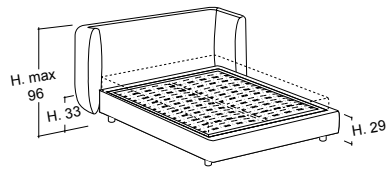

Mattress	Ext. dimension	Code	D	C	A	Plus	Luxury fabric	Luxury leather	Nuvola fabric	Nuvola leather	TCL	Cover			
												ml	mc	kg	
rounded base h.29 without slatted base (to choose a slatted base see flap on the right)															
	150x200	202x236	JIL29									10.7	1.33	81	
	153x203 QUEEN 60x80"	205x239	JIQ29									10.7	1.33	81	
	160x200	212x236	JIM29									11	1.36	93	
	170x200	222x236	JIF29									11.5	1.41	97	
	180x200	232x236	JIG29									12	1.47	101	
	190x200	242x236	JIP29									13	1.55	107	
	193x203 KING 76x80"	245x239	JIK29									13	1.55	107	
	Loose cover		RJIB										0.02	8	
rounded base h.29 w/BOX orthopaedic slatted base included suggested weights for mattresses (see flap on the right)															
	150x200	202x236	JIL29B									10.7	1.57	149	
	153x203 QUEEN 60x80"	205x239	JIQ29B									10.7	1.57	149	
	160x200	212x236	JIM29B									11	1.61	153	
	170x200	222x236	JIF29B									11.5	1.67	160	
	180x200	232x236	JIG29B									12	1.75	166	
	190x200	242x236	JIP29B									13	1.86	174	
	193x203 KING 76x80"	245x239	JIK29B									13	1.86	174	
	Loose cover		RJIB										0.02	8	
rounded base h.29 w/easy/up BOX orthopaedic slatted base included suggested weights for mattresses (see flap on the right)															
	150x200	202x236	JIL29BE									10.7	1.61	159	
	153x203 QUEEN 60x80"	205x239	JIQ29BE									10.7	1.61	159	
	160x200	212x236	JIM29BE									11	1.65	163	
	170x200	222x236	JIF29BE									11.5	1.71	170	
	180x200	232x236	JIG29BE									12	1.79	176	
	190x200	242x236	JIP29BE									13	1.9	184	
	193x203 KING 76x80"	245x239	JIK29BE									13	1.9	184	
	Loose cover		RJIB										0.02	8