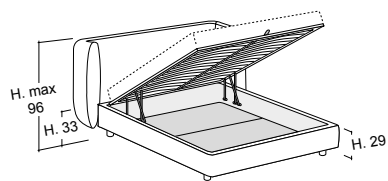

Mattress	Ext. dimension	Code	D	C	A	Plus	Luxury fabric	Luxury leather	Nuvola fabric	Nuvola leather	TCL	Cover			
												ml	mc	kg	
rounded base h.29 without slatted base (to choose a slatted base see flap on the right)															
	150x200	202x236	JIL29									10.7	1.33	81	
	153x203 QUEEN 60x80"	205x239	JIQ29									10.7	1.33	81	
	160x200	212x236	JIM29									11	1.36	93	
	170x200	222x236	JIF29									11.5	1.41	97	
	180x200	232x236	JIG29									12	1.47	101	
	190x200	242x236	JIP29									13	1.55	107	
	193x203 KING 76x80"	245x239	JIK29									13	1.55	107	
	Loose cover		RJIB										0.02	8	
rounded base h.29 w/BOX orthopaedic slatted base included suggested weights for mattresses (see flap on the right)															
	150x200	202x236	JIL29B									10.7	1.57	149	
	153x203 QUEEN 60x80"	205x239	JIQ29B									10.7	1.57	149	
	160x200	212x236	JIM29B									11	1.61	153	
	170x200	222x236	JIF29B									11.5	1.67	160	
	180x200	232x236	JIG29B									12	1.75	166	
	190x200	242x236	JIP29B									13	1.86	174	
	193x203 KING 76x80"	245x239	JIK29B									13	1.86	174	
	Loose cover		RJIB										0.02	8	
rounded base h.29 w/easy/up BOX orthopaedic slatted base included suggested weights for mattresses (see flap on the right)															
	150x200	202x236	JIL29BE									10.7	1.61	159	
	153x203 QUEEN 60x80"	205x239	JIQ29BE									10.7	1.61	159	
	160x200	212x236	JIM29BE									11	1.65	163	
	170x200	222x236	JIF29BE									11.5	1.71	170	
	180x200	232x236	JIG29BE									12	1.79	176	
	190x200	242x236	JIP29BE									13	1.9	184	
	193x203 KING 76x80"	245x239	JIK29BE									13	1.9	184	
	Loose cover		RJIB										0.02	8