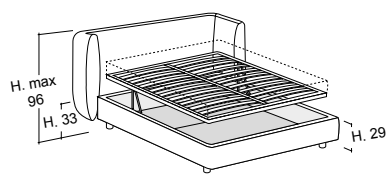

Mattress	Ext. dimension	Code	D	C	A	Plus	Luxury fabric	Luxury leather	Nuvola fabric	Nuvola leather	TCL	Cover			
												ml	mc	kg	
rounded base h.29 without slatted base (to choose a slatted base see flap on the right)															
	150x200	202x236	JIL29									10.7	1.33	81	
	153x203 QUEEN 60x80"	205x239	JIQ29									10.7	1.33	81	
	160x200	212x236	JIM29									11	1.36	93	
	170x200	222x236	JIF29									11.5	1.41	97	
	180x200	232x236	JIG29									12	1.47	101	
	190x200	242x236	JIP29									13	1.55	107	
	193x203 KING 76x80"	245x239	JIK29									13	1.55	107	
	Loose cover		RJIB										0.02	8	
rounded base h.29 w/BOX orthopaedic slatted base included suggested weights for mattresses (see flap on the right)															
	150x200	202x236	JIL29B									10.7	1.57	149	
	153x203 QUEEN 60x80"	205x239	JIQ29B									10.7	1.57	149	
	160x200	212x236	JIM29B									11	1.61	153	
	170x200	222x236	JIF29B									11.5	1.67	160	
	180x200	232x236	JIG29B									12	1.75	166	
	190x200	242x236	JIP29B									13	1.86	174	
	193x203 KING 76x80"	245x239	JIK29B									13	1.86	174	
	Loose cover		RJIB										0.02	8	
rounded base h.29 w/easy/up BOX orthopaedic slatted base included suggested weights for mattresses (see flap on the right)															
	150x200	202x236	JIL29BE									10.7	1.61	159	
	153x203 QUEEN 60x80"	205x239	JIQ29BE									10.7	1.61	159	
	160x200	212x236	JIM29BE									11	1.65	163	
	170x200	222x236	JIF29BE									11.5	1.71	170	
	180x200	232x236	JIG29BE									12	1.79	176	
	190x200	242x236	JIP29BE									13	1.9	184	
	193x203 KING 76x80"	245x239	JIK29BE									13	1.9	184	
	Loose cover		RJIB										0.02	8