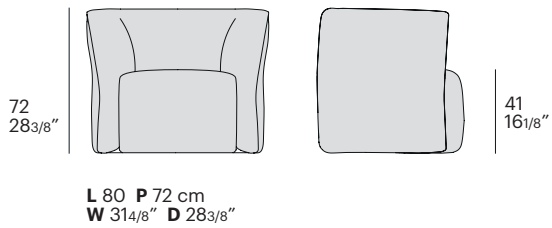

# jill armchair

design zanellato/bortotto

Poltrona dai volumi morbidi e avvolgenti, Jill si distingue per la sua forma compatta e confortevole: un design trasversale a gusti e atmosfere diverse.

Jill armchair has soft and enveloping volumes, it stands out for its compact and comfortable shape: a transversal design with different tastes and atmospheres.

# Jill armchair

	Ext. dimension	Code	D	C	A	Plus	Luxury fabric	Luxury leather	Nuvola fabric	Nuvola leather	TCL	cover			
												ml	mc	kg	
<b>Jill</b> not removable armchair cover - not available in leather or ecoleather															
	80x72xH.72	<b>PJIL</b>										6	0.49	34	