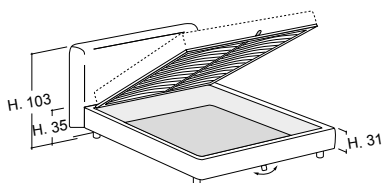

Mattress	Ext. dimension	Code	D	C	A	Plus	Luxury fabric	Luxury leather	Nuvola fabric	Nuvola leather	TCL	Cover			
												ml	mc	kg	
joy container base without slatted base (to choose a slatted base see flap on the right)															
	150x200	178x223	JOL29A									8.8	0.73	64	
	153x203 QUEEN 60X80"	181x226	JOQ29A									8.8	0.73	64	
	160x200	188x223	JOM29A									9	0.74	66	
	170x200	198x223	JOF29A									9.5	0.76	69	
	180x200	208x223	JOG29A									10	0.79	75	
	190x200	218x223	JOP29A									10.5	0.83	81	
	193x203 KING 76X80"	221x226	JOK29A									10.5	0.83	81	
Loose cover													0.02	8	
joy container base w/box orthopaedic slatted base included suggested weights for mattresses (see flap on the right)															
	150x200	178x223	JOL29BA									8.8	0.98	128	
	153x203 QUEEN 60X80"	181x226	JOQ29BA									8.8	0.98	128	
	160x200	188x223	JOM29BA									9	0.99	131	
	170x200	198x223	JOF29BA									9.5	1.02	138	
	180x200	208x223	JOG29BA									10	1.06	145	
	190x200	218x223	JOP29BA									10.5	1.11	154	
	193x203 KING 76X80"	221x226	JOK29BA									10.5	1.11	154	
Loose cover													0.02	8	
joy container base w/easy/up BOX orthopaedic slatted base included suggested weights for mattresses (see flap on the right)															
	150x200	178x223	JOL29BEA									8.8	1.02	138	
	153x203 QUEEN 60X80"	181x226	JOQ29BEA									8.8	1.02	138	
	160x200	188x223	JOM29BEA									9	1.03	141	
	170x200	198x223	JOF29BEA									9.5	1.06	148	
	180x200	208x223	JOG29BEA									10	1.1	155	
	190x200	218x223	JOP29BEA									10.5	1.15	164	
	193x203 KING 76X80"	221x226	JOK29BEA									10.5	1.15	164	
Loose cover													0.02	8	
joy container base w/HANDS FREE BOX orthopaedic slatted base included Specify mattress weight (see flap on the right)															
	150x200	178x226	JOL29BHF									8.8	1.02	134	
	153x203 QUEEN 60X80"	181x226	JOQ29BHF									8.8	1.02	134	
	160x200	188x226	JOM29BHF									9	1.03	137	
	170x200	198x226	JOF29BHF									9.5	1.06	144	
	180x200	208x226	JOG29BHF									10	1.1	152	
	190x200	218x226	JOP29BHF									10.5	1.15	162	
	193x203 KING 76X80"	221x226	JOK29BHF									10.5	1.15	162	
Loose cover													0.02	8