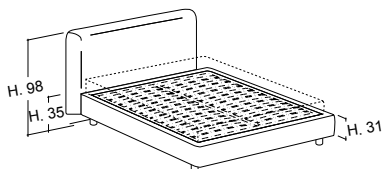

Mattress	Ext. dimension	Code	D	C	A	Plus	Luxury fabric	Luxury leather	Nuvola fabric	Nuvola leather	TCL	Cover			
												ml	mc	kg	
joy container base without slatted base (to choose a slatted base see flap on the right)															
	150x200	178x223	JOL29A									8.8	0.73	64	
	153x203 QUEEN 60X80"	181x226	JOQ29A									8.8	0.73	64	
	160x200	188x223	JOM29A									9	0.74	66	
	170x200	198x223	JOF29A									9.5	0.76	69	
	180x200	208x223	JOG29A									10	0.79	75	
	190x200	218x223	JOP29A									10.5	0.83	81	
	193x203 KING 76X80"	221x226	JOK29A									10.5	0.83	81	
Loose cover													0.02	8	
joy container base w/box orthopaedic slatted base included suggested weights for mattresses (see flap on the right)															
	150x200	178x223	JOL29BA									8.8	0.98	128	
	153x203 QUEEN 60X80"	181x226	JOQ29BA									8.8	0.98	128	
	160x200	188x223	JOM29BA									9	0.99	131	
	170x200	198x223	JOF29BA									9.5	1.02	138	
	180x200	208x223	JOG29BA									10	1.06	145	
	190x200	218x223	JOP29BA									10.5	1.11	154	
	193x203 KING 76X80"	221x226	JOK29BA									10.5	1.11	154	
Loose cover													0.02	8	
joy container base w/easy/up BOX orthopaedic slatted base included suggested weights for mattresses (see flap on the right)															
	150x200	178x223	JOL29BEA									8.8	1.02	138	
	153x203 QUEEN 60X80"	181x226	JOQ29BEA									8.8	1.02	138	
	160x200	188x223	JOM29BEA									9	1.03	141	
	170x200	198x223	JOF29BEA									9.5	1.06	148	
	180x200	208x223	JOG29BEA									10	1.1	155	
	190x200	218x223	JOP29BEA									10.5	1.15	164	
	193x203 KING 76X80"	221x226	JOK29BEA									10.5	1.15	164	
Loose cover													0.02	8	
joy container base w/HANDS FREE BOX orthopaedic slatted base included Specify mattress weight (see flap on the right)															
	150x200	178x226	JOL29BHF									8.8	1.02	134	
	153x203 QUEEN 60X80"	181x226	JOQ29BHF									8.8	1.02	134	
	160x200	188x226	JOM29BHF									9	1.03	137	
	170x200	198x226	JOF29BHF									9.5	1.06	144	
	180x200	208x226	JOG29BHF									10	1.1	152	
	190x200	218x226	JOP29BHF									10.5	1.15	162	
	193x203 KING 76X80"	221x226	JOK29BHF									10.5	1.15	162	
Loose cover													0.02	8