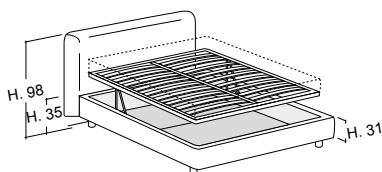

Mattress	Ext. dimension	Code	D	C	A	Plus	Luxury fabric	Luxury leather	Nuvola fabric	Nuvola leather	TCL	Cover			
												ml	mc	kg	
joy container base without slatted base (to choose a slatted base see flap on the right)															
	150x200	178x223	JOL29A									8.8	0.73	64	
	153x203 QUEEN 60X80"	181x226	JOQ29A									8.8	0.73	64	
	160x200	188x223	JOM29A									9	0.74	66	
	170x200	198x223	JOF29A									9.5	0.76	69	
	180x200	208x223	JOG29A									10	0.79	75	
	190x200	218x223	JOP29A									10.5	0.83	81	
	193x203 KING 76X80"	221x226	JOK29A									10.5	0.83	81	
Loose cover													0.02	8	
joy container base w/box orthopaedic slatted base included suggested weights for mattresses (see flap on the right)															
	150x200	178x223	JOL29BA									8.8	0.98	128	
	153x203 QUEEN 60X80"	181x226	JOQ29BA									8.8	0.98	128	
	160x200	188x223	JOM29BA									9	0.99	131	
	170x200	198x223	JOF29BA									9.5	1.02	138	
	180x200	208x223	JOG29BA									10	1.06	145	
	190x200	218x223	JOP29BA									10.5	1.11	154	
	193x203 KING 76X80"	221x226	JOK29BA									10.5	1.11	154	
Loose cover													0.02	8	
joy container base w/easy/up BOX orthopaedic slatted base included suggested weights for mattresses (see flap on the right)															
	150x200	178x223	JOL29BEA									8.8	1.02	138	
	153x203 QUEEN 60X80"	181x226	JOQ29BEA									8.8	1.02	138	
	160x200	188x223	JOM29BEA									9	1.03	141	
	170x200	198x223	JOF29BEA									9.5	1.06	148	
	180x200	208x223	JOG29BEA									10	1.1	155	
	190x200	218x223	JOP29BEA									10.5	1.15	164	
	193x203 KING 76X80"	221x226	JOK29BEA									10.5	1.15	164	
Loose cover													0.02	8	
joy container base w/HANDS FREE BOX orthopaedic slatted base included Specify mattress weight (see flap on the right)															
	150x200	178x226	JOL29BHF									8.8	1.02	134	
	153x203 QUEEN 60X80"	181x226	JOQ29BHF									8.8	1.02	134	
	160x200	188x226	JOM29BHF									9	1.03	137	
	170x200	198x226	JOF29BHF									9.5	1.06	144	
	180x200	208x226	JOG29BHF									10	1.1	152	
	190x200	218x226	JOP29BHF									10.5	1.15	162	
	193x203 KING 76X80"	221x226	JOK29BHF									10.5	1.15	162	
Loose cover													0.02	8