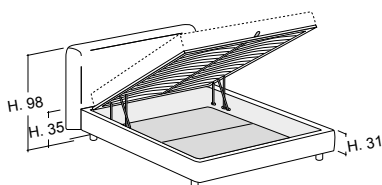

Mattress	Ext. dimension	Code	D	C	A	Plus	Luxury fabric	Luxury leather	Nuvola fabric	Nuvola leather	TCL	Cover			
												ml	mc	kg	
joy container base without slatted base (to choose a slatted base see flap on the right)															
	150x200	178x223	JOL29A									8.8	0.73	64	
	153x203 QUEEN 60X80"	181x226	JOQ29A									8.8	0.73	64	
	160x200	188x223	JOM29A									9	0.74	66	
	170x200	198x223	JOF29A									9.5	0.76	69	
	180x200	208x223	JOG29A									10	0.79	75	
	190x200	218x223	JOP29A									10.5	0.83	81	
	193x203 KING 76X80"	221x226	JOK29A									10.5	0.83	81	
Loose cover													0.02	8	
joy container base w/box orthopaedic slatted base included suggested weights for mattresses (see flap on the right)															
	150x200	178x223	JOL29BA									8.8	0.98	128	
	153x203 QUEEN 60X80"	181x226	JOQ29BA									8.8	0.98	128	
	160x200	188x223	JOM29BA									9	0.99	131	
	170x200	198x223	JOF29BA									9.5	1.02	138	
	180x200	208x223	JOG29BA									10	1.06	145	
	190x200	218x223	JOP29BA									10.5	1.11	154	
	193x203 KING 76X80"	221x226	JOK29BA									10.5	1.11	154	
Loose cover													0.02	8	
joy container base w/easy/up BOX orthopaedic slatted base included suggested weights for mattresses (see flap on the right)															
	150x200	178x223	JOL29BEA									8.8	1.02	138	
	153x203 QUEEN 60X80"	181x226	JOQ29BEA									8.8	1.02	138	
	160x200	188x223	JOM29BEA									9	1.03	141	
	170x200	198x223	JOF29BEA									9.5	1.06	148	
	180x200	208x223	JOG29BEA									10	1.1	155	
	190x200	218x223	JOP29BEA									10.5	1.15	164	
	193x203 KING 76X80"	221x226	JOK29BEA									10.5	1.15	164	
Loose cover													0.02	8	
joy container base w/HANDS FREE BOX orthopaedic slatted base included Specify mattress weight (see flap on the right)															
	150x200	178x226	JOL29BHF									8.8	1.02	134	
	153x203 QUEEN 60X80"	181x226	JOQ29BHF									8.8	1.02	134	
	160x200	188x226	JOM29BHF									9	1.03	137	
	170x200	198x226	JOF29BHF									9.5	1.06	144	
	180x200	208x226	JOG29BHF									10	1.1	152	
	190x200	218x226	JOP29BHF									10.5	1.15	162	
	193x203 KING 76X80"	221x226	JOK29BHF									10.5	1.15	162	
Loose cover													0.02	8