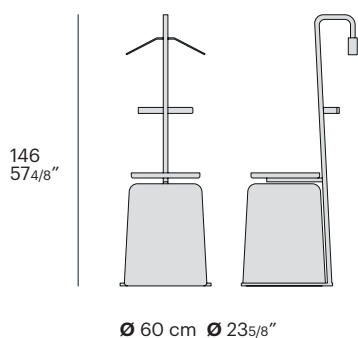

zoe

design antonella scarpitta

Zoe è un servomuto che racchiude in sé svariate funzioni utili nella camera da letto: pouf estraibile, vassoio foderato ed un pratico sistema di appendi abiti.

Zoe is a valet stand offering several useful functions in the bedroom: removable pouf, lined tray and a practical cloth hanging system height of 20-29 cm.

informazioni tecniche / technical info:

finiture / finishes

pouf sfoderabile / pouf with removable cover

Zoe valet stand

Ext. dimension	Code	D	C	A	Plus	Luxury fabric	Luxury leather	Nuvola fabric	Nuvola leather	TCL	Cover		kg
											ml	mc	
<p>Zoe valet stand pouf included - removable cover in fabric and non removable cover in leather or ecoleather structure available in the following finishings: matt lacquered RAL 9010 pure white, 1013 pearl white, 9011 graphite black, 3005 win red, 5008 grey blue, 8019 grey brown, 6020 green chrome, 7044 silk grey</p> 	ZOE										3	0.31	22