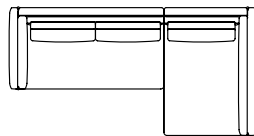

Dimensioni  
Dimensions

cm 320 x 167x 80 h

Finiture in foto  
Finish in photo

Rivestimento  
Upholstery

Base e dettagli  
Base and details

# SHANGHAI

La collezione:  
Collection

madia sideboard  
cm 240 x 52 x 82 h

cabinet  
cm 100 x 52 x 160 h

madia sideboard  
comò chest of drawers  
cm 230 x 52 x 82 h

scrivania/consolle  
desk/console  
cm 148 x 47 x 76 h

toiletta  
dressing table  
cm 148 x 47 x 122 h

divano sofa  
cm 270 x 107 x 80 h  
cm 225 x 107 x 80 h

tavolino coffee table  
cm 135 x 97 x 30 h

divano angolare destro (come foto) o sinistro  
sofa with right corner (as photo) or left  
cm 320 x 167x 80 h

comò  
chest of drawers  
cm 140 x 52 x 82,5 h

comodino  
bedside table  
cm 65 x 39 x 39 h

**SX Left composition**  
cm 320 x 167x 80 h

**DX Right composition**  
cm 320 x 167x 80 h

letto bed  
for mattress cm 160 x 200 - cm 199 x 230 x 101-27 h  
for mattress cm 180 x 200 - cm 219 x 230 x 101-27 h  
for mattress cm 200 x 200 - cm 239 x 230 x 101-27 h