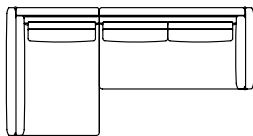

Dimensioni  
Dimensions

cm 320 x 167x 80 h

Finiture in foto  
Finish in photo

Rivestimento  
Upholstery

Base e dettagli  
Base and details

# SHANGHAI

La collezione:  
Collection

madia sideboard  
cm 240 x 52 x 82 h

cabinet  
cm 100 x 52 x 160 h

madia sideboard  
comò chest of drawers  
cm 230 x 52 x 82 h

scrivania/consolle  
desk/console  
cm 148 x 47 x 76 h

toiletta  
dressing table  
cm 148 x 47 x 122 h

divano sofa  
cm 270 x 107 x 80 h  
cm 225 x 107 x 80 h

tavolino coffee table  
cm 135 x 97 x 30 h

divano angolare destro (come foto) o sinistro  
sofa with right corner (as photo) or left  
cm 320 x 167x 80 h

comò  
chest of drawers  
cm 140 x 52 x 82,5 h

comodino  
bedside table  
cm 65 x 39 x 39 h

**SX Left composition**  
cm 320 x 167x 80 h

**DX Right composition**  
cm 320 x 167x 80 h

letto bed  
for mattress cm 160 x 200 - cm 199 x 230 x 101-27 h  
for mattress cm 180 x 200 - cm 219 x 230 x 101-27 h  
for mattress cm 200 x 200 - cm 239 x 230 x 101-27 h