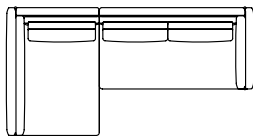

Dimensioni  
Dimensions

madia sideboard  
comò chest of drawers  
cm 230 x 52 x 82 h

Finiture in foto  
Finish in photo

Piano Top		V4
Struttura Structure		BQ
Cassetti Drawers		NC
Sottotop Undertop		094
Interni Insides		B5

# SHANGHAI

La collezione:  
Collection

madia sideboard  
cm 240 x 52 x 82 h

cabinet  
cm 100 x 52 x 160 h

madia sideboard  
comò chest of drawers  
cm 230 x 52 x 82 h

scrivania/consolle  
desk/console  
cm 148 x 47 x 76 h

toiletta  
dressing table  
cm 148 x 47 x 122 h

divano sofa  
cm 270 x 107 x 80 h  
cm 225 x 107 x 80 h

tavolino coffee table  
cm 135 x 97 x 30 h

divano angolare destro (come foto) o sinistro  
sofa with right corner (as photo) or left  
cm 320 x 167x 80 h

comò  
chest of drawers  
cm 140 x 52 x 82,5 h

comodino  
bedside table  
cm 65 x 39 x 39 h

**SX Left composition**  
cm 320 x 167x 80 h

**DX Right composition**  
cm 320 x 167x 80 h

letto bed  
for mattress cm 160 x 200 - cm 199 x 230 x 101-27 h  
for mattress cm 180 x 200 - cm 219 x 230 x 101-27 h  
for mattress cm 200 x 200 - cm 239 x 230 x 101-27 h