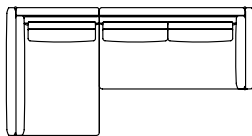

With a mirror, the Shanghai desk can become a dressing table. The round swivel mirror has a metal edge with the same finish as the stems.

Dimensioni  
Dimensions

scrivania/consolle  
desk/console  
cm 148 x 47 x 76 h  
toeletta dressing table  
cm 148 x 47 x 122 h

# SHANGHAI

La collezione:  
Collection

madia sideboard  
cm 240 x 52 x 82 h

cabinet  
cm 100 x 52 x 160 h

madia sideboard  
comò chest of drawers  
cm 230 x 52 x 82 h

scrivania/consolle  
desk/console  
cm 148 x 47 x 76 h

toiletta  
dressing table  
cm 148 x 47 x 122 h

divano sofa  
cm 270 x 107 x 80 h  
cm 225 x 107 x 80 h

tavolino coffee table  
cm 135 x 97 x 30 h

divano angolare destro (come foto) o sinistro  
sofa with right corner (as photo) or left  
cm 320 x 167x 80 h

comò  
chest of drawers  
cm 140 x 52 x 82,5 h

comodino  
bedside table  
cm 65 x 39 x 39 h

**SX Left composition**  
cm 320 x 167x 80 h

**DX Right composition**  
cm 320 x 167x 80 h

letto bed  
for mattress cm 160 x 200 - cm 199 x 230 x 101-27 h  
for mattress cm 180 x 200 - cm 219 x 230 x 101-27 h  
for mattress cm 200 x 200 - cm 239 x 230 x 101-27 h