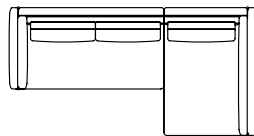

Dimensioni
Dimensions

cm 320 x 167x 80 h

Finiture in foto
Finish in photo

Rivestimento
Upholstery

Base e dettagli
Base and details

SHANGHAI

La collezione:
Collection

madia sideboard
cm 240 x 52 x 82 h

cabinet
cm 100 x 52 x 160 h

madia sideboard
comò chest of drawers
cm 230 x 52 x 82 h

scrivania/consolle
desk/console
cm 148 x 47 x 76 h

toiletta
dressing table
cm 148 x 47 x 122 h

divano sofa
cm 270 x 107 x 80 h
cm 225 x 107 x 80 h

tavolino coffee table
cm 135 x 97 x 30 h

divano angolare destro (come foto) o sinistro
sofa with right corner (as photo) or left
cm 320 x 167x 80 h

comò
chest of drawers
cm 140 x 52 x 82,5 h

comodino
bedside table
cm 65 x 39 x 39 h

SX Left composition
cm 320 x 167x 80 h

DX Right composition
cm 320 x 167x 80 h

letto bed
for mattress cm 160 x 200 - cm 199 x 230 x 101-27 h
for mattress cm 180 x 200 - cm 219 x 230 x 101-27 h
for mattress cm 200 x 200 - cm 239 x 230 x 101-27 h