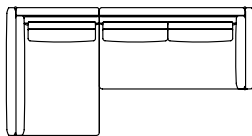

Dimensioni
Dimensions

cm 320 x 167x 80 h

Finiture in foto
Finish in photo

Rivestimento
Upholstery

Base e dettagli
Base and details

SHANGHAI

La collezione:
Collection

madia sideboard
cm 240 x 52 x 82 h

cabinet
cm 100 x 52 x 160 h

madia sideboard
comò chest of drawers
cm 230 x 52 x 82 h

scrivania/consolle
desk/console
cm 148 x 47 x 76 h

toiletta
dressing table
cm 148 x 47 x 122 h

divano sofa
cm 270 x 107 x 80 h
cm 225 x 107 x 80 h

tavolino coffee table
cm 135 x 97 x 30 h

divano angolare destro (come foto) o sinistro
sofa with right corner (as photo) or left
cm 320 x 167x 80 h

comò
chest of drawers
cm 140 x 52 x 82,5 h

comodino
bedside table
cm 65 x 39 x 39 h

SX Left composition
cm 320 x 167x 80 h

DX Right composition
cm 320 x 167x 80 h

letto bed
for mattress cm 160 x 200 - cm 199 x 230 x 101-27 h
for mattress cm 180 x 200 - cm 219 x 230 x 101-27 h
for mattress cm 200 x 200 - cm 239 x 230 x 101-27 h