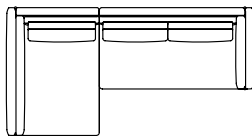

With a mirror, the Shanghai desk can become a dressing table. The round swivel mirror has a metal edge with the same finish as the stems.

Dimensioni
Dimensions

scrivania/consolle
desk/console
cm 148 x 47 x 76 h
toeletta dressing table
cm 148 x 47 x 122 h

Finiture in foto
Finish in photo

Struttura *Structure* BQ
Cassetti *Drawers* SN

SHANGHAI

La collezione:
Collection

madia sideboard
cm 240 x 52 x 82 h

cabinet
cm 100 x 52 x 160 h

madia sideboard
comò chest of drawers
cm 230 x 52 x 82 h

scrivania/consolle
desk/console
cm 148 x 47 x 76 h

toiletta
dressing table
cm 148 x 47 x 122 h

divano sofa
cm 270 x 107 x 80 h
cm 225 x 107 x 80 h

tavolino coffee table
cm 135 x 97 x 30 h

divano angolare destro (come foto) o sinistro
sofa with right corner (as photo) or left
cm 320 x 167x 80 h

comò
chest of drawers
cm 140 x 52 x 82,5 h

comodino
bedside table
cm 65 x 39 x 39 h

SX Left composition
cm 320 x 167x 80 h

DX Right composition
cm 320 x 167x 80 h

letto bed
for mattress cm 160 x 200 - cm 199 x 230 x 101-27 h
for mattress cm 180 x 200 - cm 219 x 230 x 101-27 h
for mattress cm 200 x 200 - cm 239 x 230 x 101-27 h