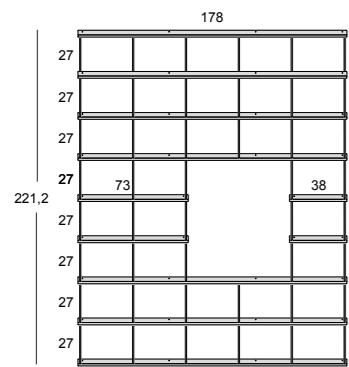

LIVING SOLUTIONS

Composition 02