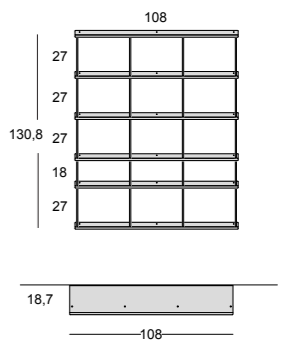

Composition 18

Composition 19