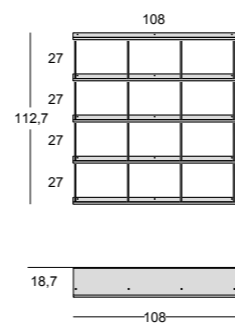

Composition 19