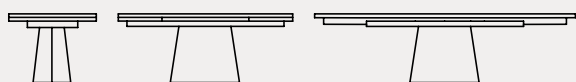

Orion

connubia

New top shape

Duel

CB4850-S 200 200(247,5)(295)x100

Orion

CB4865-S 165 165(202,5)(240)x100

CB4865-S 200 200(247,5)(295)x100

Ellisse

CB4858-S 165 165(202,5)(240)x100

CB4858-S 200 200(247,5)(295)x100

Victor

CB4868-S 165 165(202,5)(240)x100

CB4868-S 200 200(247,5)(295)x100

Dimensioni in cm | Dimensions in cm

piano | top