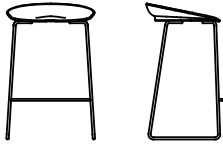

DESALTO

Flan

Pocci + Dondoli · 2008

Sinuous and ergonomic seat that harmoniously combines with two different heights. Essential and filiform structure in steel rod.

Available models

Flan

width 47 cm
depth 40 cm
seat height 65 cm

Flan

width 47 cm
depth 40 cm
seat height 75 cm

Finishing

Structure

Lacquers

B13
SABBIA

B22
MARRONE
BUNGEE

B34 GRIGIO
CHIARO