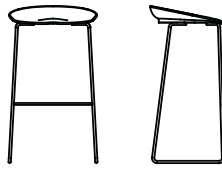

DESALTO

Flan

Pocci + Dondoli · 2008

Sinuous and ergonomic seat that harmoniously combines with two different heights. Essential and filiform structure in steel rod.

Available models

Flan

width 47 cm
depth 40 cm
seat height 65 cm

Flan

width 47 cm
depth 40 cm
seat height 75 cm

Finishing

Structure

Lacquers

B13
SABBIA

B22
MARRONE
BUNGEE

B34 GRIGIO
CHIARO