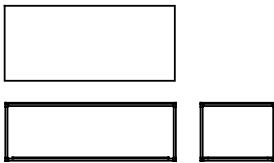

DESALTO

Helsinki 15

Caronni + Bonanomi · 2014

An adaptable low table, perfect for any kind of setting or use. An archetype shape created by Caronni+ Bonanomi in a wide range of materials, finishes and sizes.

Available models

Range of small tables and console with disassembling steel frame, mm 15x15 section, and die-cast aluminium joints. Frame in matt lacquered finishing or in Desalto's exclusive finishes. Glass or ceramic tops.

Aviable also for **outdoor** with frame and hard-ware in stainless steel, tops only in ceramic.

Helsinki 15 - 693

height
30 - 40 - 50 cm

measures
35 x 35
35 x 118
35 x 140
52 x 52
52 x 78
52 x 118
52 x 140
78 x 78
78 x 118
78 x 140
118 x 118

Helsinki 15 consolle - 694

height
80 cm

measures
35 x 35
35 x 118
35 x 140
52 x 52
52 x 78
52 x 118
52 x 140

Finishing

Struttura

Lacquers

B13
SABBIA

B22
MARRONE
BUNGEE