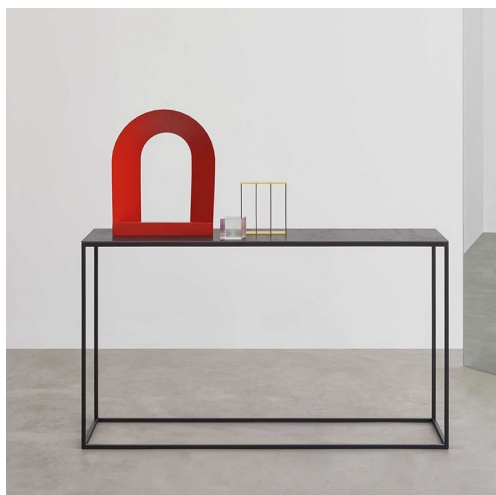

DESALTO

Helsinki 15

Caronni + Bonanomi · 2014

An adaptable low table, perfect for any kind of setting or use. An archetype shape created by Caronni+ Bonanomi in a wide range of materials, finishes and sizes.

Available models

Range of small tables and console with disassembling steel frame, mm 15x15 section, and die-cast aluminium joints. Frame in matt lacquered finishing or in Desalto's exclusive finishes. Glass or ceramic tops.

Aviable also for **outdoor** with frame and hard-ware in stainless steel, tops only in ceramic.

Helsinki 15 - 693

height
30 - 40 - 50 cm

measures
35 x 35
35 x 118
35 x 140
52 x 52
52 x 78
52 x 118
52 x 140
78 x 78
78 x 118
78 x 140
118 x 118

Helsinki 15 consolle - 694

height
80 cm

measures
35 x 35
35 x 118
35 x 140
52 x 52
52 x 78
52 x 118
52 x 140

Finishing

Struttura

Lacquers

B13
SABBIA

B22
MARRONE
BUNGEE