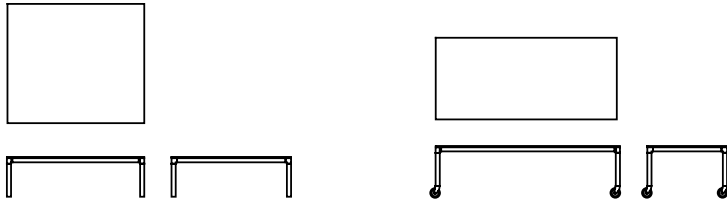

Available models

Range of small tables with disassemblig steel frame, mm 30x30 section, and die-cast aluminium joints. Frame in matt lacquered finishing or in Desalto's exclusive finishes. Tops available in Glass, Fenix® laminate, layered laminate or ceramic.

Helsinki 30

height
20 - 38 - 50 cm

measures

52 x 52
52 x 78
52 x 118
52 x 140
52 x 170
78 x 78
78 x 118
78 x 140
78 x 170
118 x 118

Helsinki 30

height
29,5 - 47,5 - 59,5 cm

measures

52 x 52
52 x 78
52 x 118
52 x 140
52 x 170
78 x 78
78 x 118
78 x 140
78 x 170
118 x 118