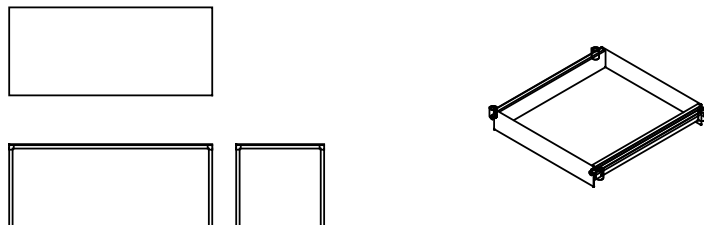

Available models

Range of tables with disassembling steel frame, section mm 30x30, and die-cast aluminium joints. Frame in the matt lacquered finishing or in the Desalto's exclusive finishes. Tops of glass, Fenix® laminate, layered laminate or ceramic.

Helsinki 30

height
74 cm

measures

52 x 52
52 x 78
52 x 118
52 x 140
52 x 170
78 x 78
78 x 118
78 x 140
78 x 170
118 x 118

Drawer

Width 42 cm
Height 6,5 cm
Depth 44 cm

Finishing

Structure