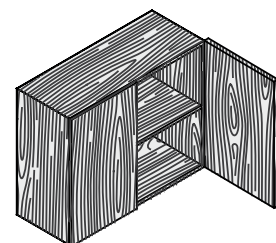

Helsinki structure L 70

Heights 82 / 120 / 160 / 198 cm
Width 70 cm
Depth 36 cm

Helsinki Structure L 100

Heights 82 / 120 / 160 / 198 cm
Width 100 cm
Depth 36 cm

Helsinki Structure L 150

Height 82 / 120 / 160 / 198 cm
Width 150 cm
Depth 36 cm

Sheet steel back-panel

Height 35,5 cm
Width 67 - 97 - 147 cm

MDF Storage unit

Height 36 cm
Width 64 - 94 cm
Depth 41 cm

Additional shelf

Weight 67 - 97 - 147 cm
Depth 30 cm

Back-panel in MDF oak veneered

Height 35,5 cm
Width 67 - 97 - 147 cm

Storage unit with drop-leaf door in
MDF oak veneered

Height 36 cm
Width 64 - 94 - 144 cm
Depth 41 cm

Storage unit in MDF oak veneered
DOUBLE HEIGHT

Height 74 cm
Width 94 cm
Depth 41 cm

Finishing

Structure

Lacquers