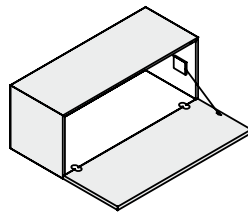

Helsinki structure L 70

Heights 82 / 120 / 160 / 198 cm
Width 70 cm
Depth 36 cm

Helsinki Structure L 100

Heights 82 / 120 / 160 / 198 cm
Width 100 cm
Depth 36 cm

Helsinki Structure L 150

Height 82 / 120 / 160 / 198 cm
Width 150 cm
Depth 36 cm

Sheet steel back-panel

Height 35,5 cm
Width 67 - 97 - 147 cm

MDF Storage unit

Height 36 cm
Width 64 - 94 cm
Depth 41 cm

Additional shelf

Weight 67 - 97 - 147 cm
Depth 30 cm

Back-panel in MDF oak veneered

Height 35,5 cm
Width 67 - 97 - 147 cm

Storage unit with drop-leaf door in
MDF oak veneered

Height 36 cm
Width 64 - 94 - 144 cm
Depth 41 cm

Storage unit in MDF oak veneered
DOUBLE HEIGHT

Height 74 cm
Width 94 cm
Depth 41 cm

Finishing

Structure

Lacquers