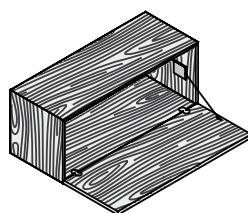

Helsinki structure L 70

Heights 82 / 120 / 160 / 198 cm
Width 70 cm
Depth 36 cm

Helsinki Structure L 100

Heights 82 / 120 / 160 / 198 cm
Width 100 cm
Depth 36 cm

Helsinki Structure L 150

Height 82 / 120 / 160 / 198 cm
Width 150 cm
Depth 36 cm

Sheet steel back-panel

Height 35,5 cm
Width 67 - 97 - 147 cm

MDF Storage unit

Height 36 cm
Width 64 - 94 cm
Depth 41 cm

Additional shelf

Weight 67 - 97 - 147 cm
Depth 30 cm

Back-panel in MDF oak veneered

Height 35,5 cm
Width 67 - 97 - 147 cm

Storage unit with drop-leaf door in
MDF oak veneered

Height 36 cm
Width 64 - 94 - 144 cm
Depth 41 cm

Storage unit in MDF oak veneered
DOUBLE HEIGHT

Height 74 cm
Width 94 cm
Depth 41 cm

Finishing

Structure

Lacquers