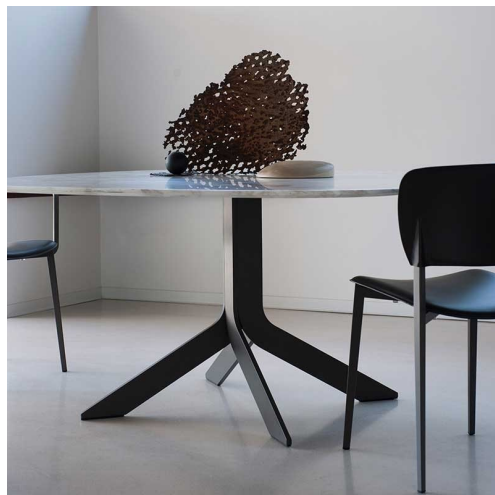

DESALTO

Iblea

Gordon Guillaumier · 2007

The Iblea table combines a dynamic design with technological elegance. The circular perfection of its top blends harmoniously with the geometric stability of its base.

Available models

Table with frame of laser-cut steel plate, matt lacquered finishing or in Desalto's exclusive finishes, tops in extra-clear transparent toughened glass, ceramic or marble.

Iblea

height
74 cm

measures
Ø 120 cm
Ø 140 cm

Iblea

height
74 cm

measures
Ø 120 cm
Ø 140 cm
Ø 160 cm
Ø 180 cm

Iblea

height
74 cm

measures
150 x 150 cm
180 x 180 cm

Finishing