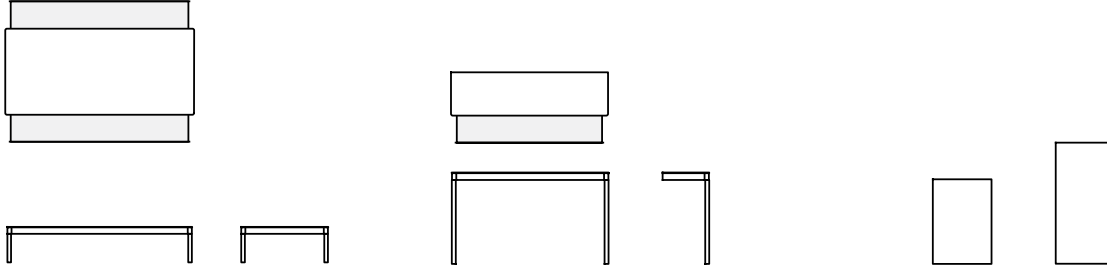

DESALTO

Icaro 015

Caronni + Bonanomi · 2015

In Icaro 015, function becomes aesthetics, a flight of design creativity with a structure incorporating pull-out drawers.

Available models

Small table with steel frame and drawers, tops in toughened glass 8 mm or ceramic 6 mm. Drawers on full extension ball bearing slides. Drawers storage accessories in washable black neoprene (optional). Just for aesthetic purposes, it is available a connection bracket made of steel, with the same finishing as the frame.

Icaro 015

height
25 - 35 cm

measures
85 x 140 cm
85 x 180 cm
100 x 180 cm
140 x 140 cm

Icaro 015

height
84 cm

measures
42 x 140 cm

Icaro mirror

705.A001
measures
70 x 46,5