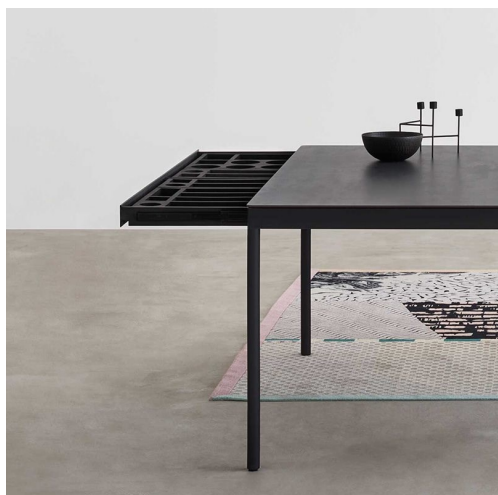

DESALTO

Icaro 015

Caronni + Bonanomi · 2015

Revisiting of an historical Desalto product, Icaro 015 has a more contemporary, simpler look.

Available models

Tables, small tables and consoles with steel frame and drawers, tops in toughened glass 8 mm or ceramic 6 mm. Drawers on full extension ball bearing slides. Drawers storage accessories in washable black neoprene (optional).

Icaro 015

height
74 cm

measures
85 x 140 cm
85 x 180 cm
100 x 180 cm
140 x 140 cm

Icaro 015

height
84 cm

measures
42 x 140 cm

Finishing

Structure