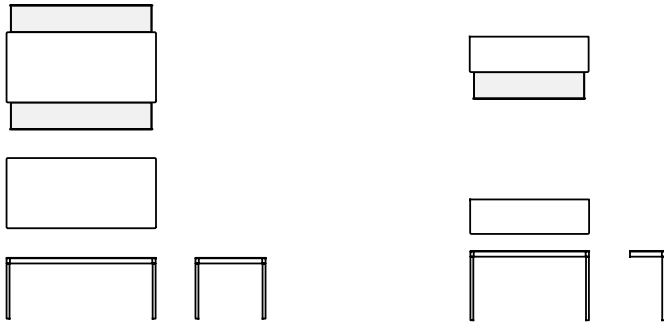

DESALTO

Icaro 015

Caronni + Bonanomi · 2015

Revisiting of an historical Desalto product, Icaro 015 has a more contemporary, simpler look.

Available models

Tables, small tables and consoles with steel frame and drawers, tops in toughened glass 8 mm or ceramic 6 mm. Drawers on full extension ball bearing slides. Drawers storage accessories in washable black neoprene (optional).

Icaro 015

height
74 cm

measures
85 x 140 cm
85 x 180 cm
100 x 180 cm
140 x 140 cm

Icaro 015

height
84 cm

measures
42 x 140 cm

Finishing

Structure