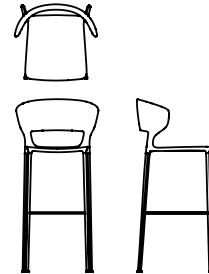

## Available models

Stacking chair with self-standing body in integral polyurethane, containing a steel frame. Mould-coating available in the different embossed colours as per sample collection. Steel legs in tubular conic shape, square section, lacquered in the same colours as the frame. Also suitable for outdoor. The stool (not stackable) has the same characteristics as the chair.

Koki

total height 78 cm  
seat height 45 cm  
width 55 cm  
depth 50 cm

Koki

total height 97 cm  
seat height 64 cm  
width 55 cm  
depth 50 cm

Koki

total height 113 cm  
seat height 80 cm  
width 55 cm  
depth 50 cm