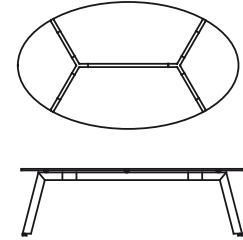

Available models

Modular table with disassembling drawn steel frame, and die-cast aluminium joints. Adjustable feet and top support plates in stainless steel. Glass tops.

Link

height
74 cm

measures
Ø 140 cm
Ø 158 cm

Link

height
74 cm

measures
Ø 180 cm

Link

height
74 cm

measures
115 x 200 cm

Link

height
74 cm

measures
129 x 245 cm

Link

height
74 cm

measures
90 x 180 cm
90 x 205 cm
105 x 220 cm
140 x 140 cm

Finishing

Structure

Lacquers

B13
SABBIA