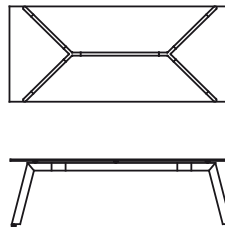

Available models

Modular table with disassembling drawn steel frame, and die-cast aluminium joints. Adjustable feet and top support plates in stainless steel. Glass tops.

Link

height
74 cm

measures
Ø 140 cm
Ø 158 cm

Link

height
74 cm

measures
Ø 180 cm

Link

height
74 cm

measures
115 x 200 cm

Link

height
74 cm

measures
129 x 245 cm

Link

height
74 cm

measures
90 x 180 cm
90 x 205 cm
105 x 220 cm
140 x 140 cm

Finishing

Structure

Lacquers

B13
SABBIA