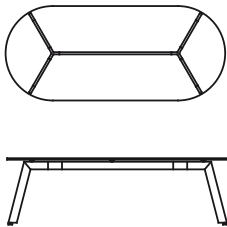

Available models

Modular table with disassembling drawn steel frame, and die-cast aluminium joints. Adjustable feet and top support plates in stainless steel. Glass tops.

Link

height
74 cm

measures
Ø 140 cm
Ø 158 cm

Link

height
74 cm

measures
Ø 180 cm

Link

height
74 cm

measures
115 x 200 cm

Link

height
74 cm

measures
129 x 245 cm

Link

height
74 cm

measures
90 x 180 cm
90 x 205 cm
105 x 220 cm
140 x 140 cm

Finishing

Structure

Lacquers

B13
SABBIA