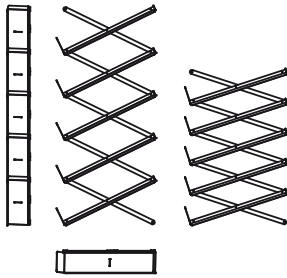

DESALTO

Mini Boox

Denis Santachiara · 2006

A bookcase with a characteristic pantograph design. It can be mounted at various angles in keeping with style or space requirements.

Available models

Bookshelf with steel plate frame and shelves with 5 removable bookends of metal sheet. The pantograph frame allows a free bookcase position on the wall, to satisfy aesthetics or space requirements.

Mini Boox

height min 115 cm
width max 75 cm
depth 17 cm
height max 162 cm
width min 73 cm

Finishing

Struttura

Lacquers

B13
SABBIA

B22
MARRONE
BUNGEE

B34 GRIGIO
CHIARO