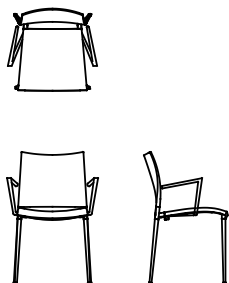

Available models

Stackable chair with or without armrests, die-cast aluminum structure.
Seat and back in polypropylene reinforced with glass fiber, stabilized against UV.
Versions lacquered with polypropylene can also be used for outdoor use.
Also available in versions covered in fabric, leather, eco-leather and hide.

The stool (not stackable) has the same characteristics as the chair.

Sand

width 47 cm
depth 54 cm
total height 82 cm
seat height 45 cm

Sand stool

width 47 cm
depth 54 cm
total height 99 cm
seat height 64 cm

Sand high stool

width 47 cm
depth 54 cm
total height 115 cm
seat height 80 cm

Sand whit arm stool

width 53,5 cm
depth 54 cm
total height 82 cm
seat height 45 cm
arm rest height 63 cm

Sand stool

width 53,5 cm
depth 54 cm
total height 99 cm
seat height 64 cm
arm rest height 82 cm