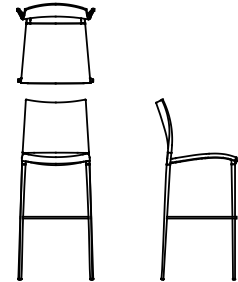

Available models

Stackable chair with or without armrests, die-cast aluminum structure.
Seat and back in polypropylene reinforced with glass fiber, stabilized against UV.
Versions lacquered with polypropylene can also be used for outdoor use.
Also available in versions covered in fabric, leather, eco-leather and hide.

The stool (not stackable) has the same characteristics as the chair.

Sand

width 47 cm
depth 54 cm
total height 82 cm
seat height 45 cm

Sand stool

width 47 cm
depth 54 cm
total height 99 cm
seat height 64 cm

Sand high stool

width 47 cm
depth 54 cm
total height 115 cm
seat height 80 cm

Sand whit arm stool

width 53,5 cm
depth 54 cm
total height 82 cm
seat height 45 cm
arm rest height 63 cm

Sand stool

width 53,5 cm
depth 54 cm
total height 99 cm
seat height 64 cm
arm rest height 82 cm