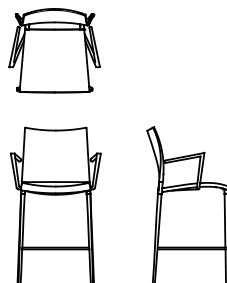

Available models

Stackable chair with or without armrests, die-cast aluminum structure.
Seat and back in polypropylene reinforced with glass fiber, stabilized against UV.
Versions lacquered with polypropylene can also be used for outdoor use.
Also available in versions covered in fabric, leather, eco-leather and hide.

The stool (not stackable) has the same characteristics as the chair.

Sand

width 47 cm
depth 54 cm
total height 82 cm
seat height 45 cm

Sand stool

width 47 cm
depth 54 cm
total height 99 cm
seat height 64 cm

Sand high stool

width 47 cm
depth 54 cm
total height 115 cm
seat height 80 cm

Sand whit arm stool

width 53,5 cm
depth 54 cm
total height 82 cm
seat height 45 cm
arm rest height 63 cm

Sand stool

width 53,5 cm
depth 54 cm
total height 99 cm
seat height 64 cm
arm rest height 82 cm