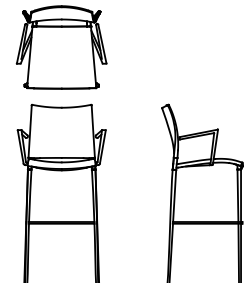

The stool (not stackable) has the same characteristics as the chair.

Sand

width 47 cm
depth 54 cm
total height 82 cm
seat height 45 cm

Sand stool

width 47 cm
depth 54 cm
total height 99 cm
seat height 64 cm

Sand high stool

width 47 cm
depth 54 cm
total height 115 cm
seat height 80 cm

Sand whit arm stool

width 53,5 cm
depth 54 cm
total height 82 cm
seat height 45 cm
arm rest height 63 cm

Sand stool

width 53,5 cm
depth 54 cm
total height 99 cm
seat height 64 cm
arm rest height 82 cm

Sand high stool

width 53,5 cm
depth 54 cm
total height 115 cm
seat height 80 cm
arm rest height 98 cm

Finishing

Structure

Lacquers

B13
SABBIA

B22
MARRONE
BUNGEE

B41
TORTORA