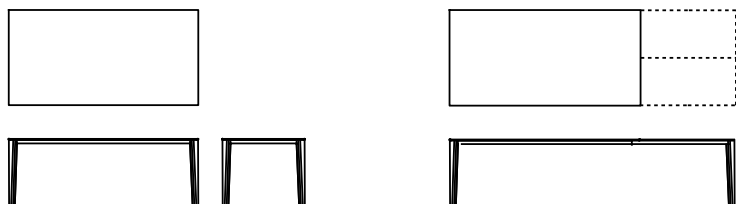

DESALTO

Skin

Marco Acerbis · 2015

Generous dimensions achieved through an extreme technological research. The Skin table – available in fixed and extending versions – is Desalto know-how answer to the continuous technological and functional research.

Available models

Fixed or extendable table with extruded aluminum structure. Tops in tempered glass, ceramic or wood. In the extendable version, extension with book opening in the same material as the top. The fixed version, in some variants, can also be used for outdoor.

Skin

height
73,5 cm

measures
85 x 140 cm
85 x 170 cm
100 x 200 cm
100 x 300 cm
140 x 140 cm
200 x 200 cm

Skin

height
73,5 cm

measures
85 x 170 (250) cm
100 x 200 (300) cm

Finishing

Struttura