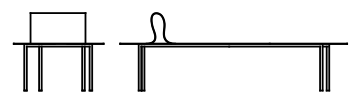

## Available models

Bench in metal sheet with bent back and lacquered steel rod legs. Also available in outdoor version.

Chair with steel frame and aluminium plate mm 15 seat. Also available in outdoor version.

Softer than Steel

width 98 cm  
depth 89 cm  
total height 67 cm  
seat height 36 cm

Softer than Steel

width 143 cm  
depth 115 cm  
total height 62 cm  
seat height 36 cm

Softer than Steel

width 69 cm  
depth 175 cm  
total height 60 cm  
seat height 36 cm