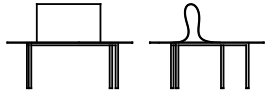

## **Softer than Steel**

**Nendo · 2014**

"A rigid metal sheet becomes light and flexible as if the metal were paper or fabric". Part of the surface lifts up and bends to create the chair's backrest.

## Available models

Bench in metal sheet with bent back and lacquered steel rod legs. Also available in outdoor version.

Chair with steel frame and aluminium plate mm 15 seat. Also available in outdoor version.

Softer than Steel

width 98 cm  
depth 89 cm  
total height 67 cm  
seat height 36 cm

Softer than Steel

width 143 cm  
depth 115 cm  
total height 62 cm  
seat height 36 cm

Softer than Steel

width 69 cm  
depth 175 cm  
total height 60 cm  
seat height 36 cm

Softer than Steel

width 40,5 cm  
depth 50,5 cm  
total height 79 cm  
seat height 44 cm