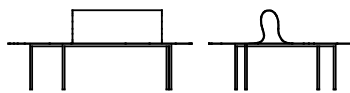

## Available models

Bench in metal sheet with bent back and lacquered steel rod legs. Also available in outdoor version.

Chair with steel frame and aluminium plate mm 15 seat. Also available in outdoor version.

Softer than Steel

width 98 cm  
depth 89 cm  
total height 67 cm  
seat height 36 cm

Softer than Steel

width 143 cm  
depth 115 cm  
total height 62 cm  
seat height 36 cm

Softer than Steel

width 69 cm  
depth 175 cm  
total height 60 cm  
seat height 36 cm

Softer than Steel

width 40,5 cm  
depth 50,5 cm  
total height 79 cm  
seat height 44 cm