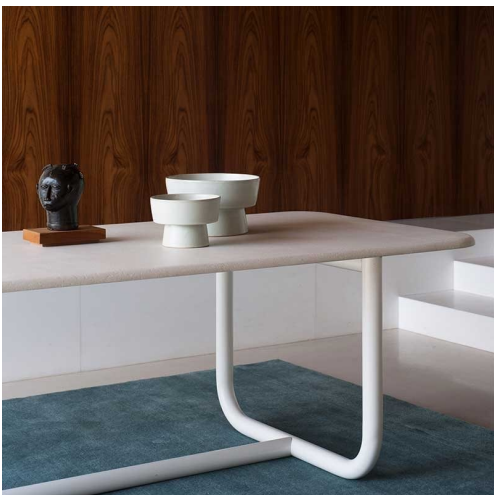

DESALTO

Strong Table Eugeni Quitllet · 2019

The clean, consistent design of Eugeni Quitllet adopts and characterises the curved steel tube which becomes the structural core of Strong collection.

Available models

Ø60 mm curved tubular steel frame, with lacquer finish top or MDF coated by hand using a spatula.

Strong Table

height 74 cm

measure

200 x 100 cm

250 x 100 cm

300 x 109 cm

Finishing