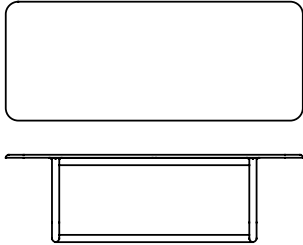

DESALTO

Strong Table Eugeni Quitllet · 2019

The clean, consistent design of Eugeni Quitllet adopts and characterises the curved steel tube which becomes the structural core of Strong collection.

Available models

Ø60 mm curved tubular steel frame, with lacquer finish top or MDF coated by hand using a spatula.

Strong Table

height 74 cm

measure

200 x 100 cm

250 x 100 cm

300 x 109 cm

Finishing