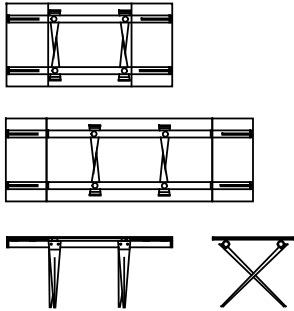

## Available models

Extendible table with die-cast aluminium frame and steel tubes. Tops of glass , ceramic Oxide coupled with glass.

Tender

height  
73 cm

measures  
85 x 170 (255)  
85 x 200 (300)  
100 x 200 (300)