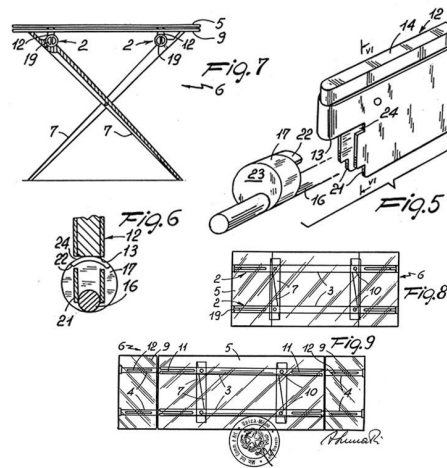

## Available models

Extendible table with die-cast aluminium frame and steel tubes. Tops of glass , ceramic Oxide coupled with glass.

Tender

height  
73 cm

measures  
85 x 170 (255)  
85 x 200 (300)  
100 x 200 (300)

### Structure