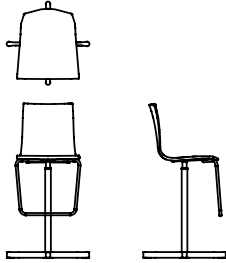

## Wok

Pocci + Dondoli · 2005

Wok, a stool range with three different frame structures, a chair made of acrylic or upholstered in cowhide, cuoietto, leather or eco-leather, a height-adjustable swivel stool: a wide range to meet all needs in the residential sector or contract world.

## Available models

Barstool with acrylic body, also available with eco-leather, leather and cow-hide covering. Swivelling structure with variable height, made of die-cast aluminium and steel tube. Cross base provided with spherical retractable castors, self-locking thanks to the weight of the user.

Work

width 58 cm  
depth 58 cm  
total height 87 (106) cm  
seat height 51 (71) cm