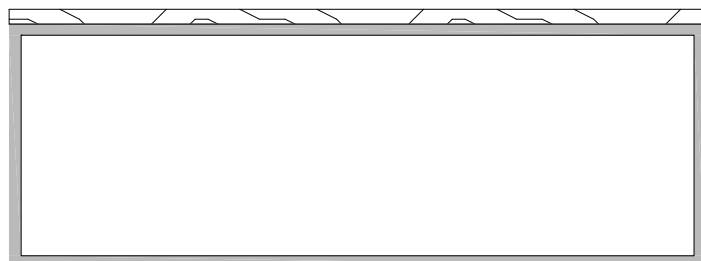

Lamp and Coffee marble tables

Struttura: struttura in acciaio con finitura cromo lucido
Structure: steel frame with bright chrome finish

Piano: piano in marmo con finitura poliesteri lucido
Top: top in marble with bright polyester finish

 Marmo
Marble

 Base
Base

Lamp /Coffee table

con piano in marmo mm 20 spessore
with top in marble 0,5" thickness

Lamp table quadrato cm 45 x 45

lamp table square 17,7" x 17,7"

Bianco / White Caldia
Nero / Black Marquinia
Bianco / White Carrara
Port Laurent

Coffee table quadrato cm 100 x 100

Coffee table square 39,4" x 39,4"

Bianco / White Caldia
Nero / Black Marquinia
Bianco / White Carrara
Port Laurent

Coffee table quadrato cm 120 x 120

Coffee table square 47,2" x 47,2"