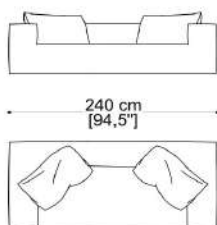

## Divano 2 posti cm 180

Sofa 2 seater 70,9"

## Divano 2,5 posti cm 210

Sofa 2,5 seater 82,7"

## Divano 3 posti cm 240

Sofa 3 seater 94,5"

Terminal unit with 1 left arm 66,9" +

Corner 43,3"x 43,3" +

Central unit 43,3" +

Pouf 43,3"x43,3"

Cuscino a saponetta cm 80 x 80

Pillow 31,5" x 31,5"