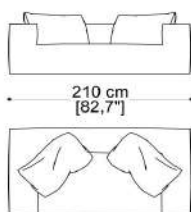

## Divano 2 posti cm 180

Sofa 2 seater 70,9"

## Divano 2,5 posti cm 210

Sofa 2,5 seater 82,7"

## Divano 3 posti cm 240

Sofa 3 seater 94,5"

Terminal unit with 1 left arm 66,9" +

Corner 43,3"x 43,3" +

Central unit 43,3" +

Pouf 43,3"x43,3"

Cuscino a saponetta cm 80 x 80

Pillow 31,5" x 31,5"