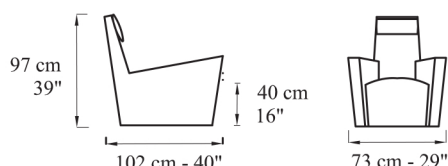

- Struttura:** struttura in legno massello e multistrato, molleggio seduta con cinghie elastiche, ricoperta con poliuretano espanso indeformabile 75/SR e rivestita con fibra poliestere 200 gr/m². Piedi non visibili.
- Structure:** frame in solid wood and multilayer wood, springing system with elastic webbing, padded with non-deformable polyurethane foam 75/SR and covered with polyester fibre 200 gr/m². Non-visible feet.
- Sedile:** in poliuretano espanso indeformabile a densità differenziate 35/T, 40/PH, 75/SR e piuma doca ½ B con fodera 100% cotone spigato bianco rivestita con fibra poliestere 200 gr/m².
- Seat:** made of non-deformable polyurethane foam with different densities T 35/S, PF 30/FR, and covered with 100% cotton- fabric filled with natural goose feather ½ B and with polyester fibre 200 gr/m².
- Schienale:** in poliuretano espanso indeformabile T 30/C e rivestito con fibra poliestere 200 gr/m². Appoggiatesta in piuma doca ½ B con fodera 100% cotone spigato bianco fissato con magneti.
- Back :** made of non-deformable polyurethane foam T 30/C covered with polyester fibre 200 gr/m². headrest fixed with magnets, covered with 100% cotton- fabric filled with natural goose feather ½ B
- Rivestimenti:** il modello è realizzabile in tessuto o pelle.
- Covers:** covers can be made with fabric or leather.

POLTRONA cm 73
ARMCHAIR 29"

POUFF cm 57x70
POUFF 23"x28"