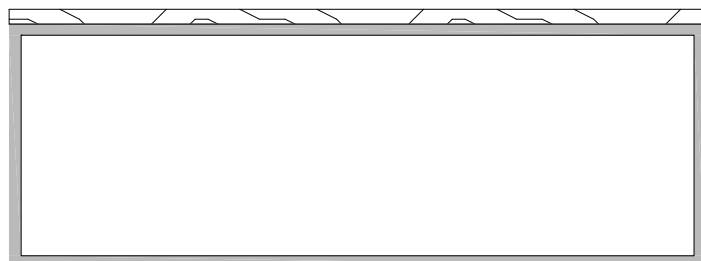

Lamp and Coffee marble tables

Struttura: struttura in acciaio con finitura cromo lucido
Structure: steel frame with bright chrome finish

Piano: piano in marmo con finitura poliesteri lucido
Top: top in marble with bright polyester finish

 Marmo
Marble
 Base
Base

Lamp /Coffee table

con piano in marmo mm 20 spessore
with top in marble 0,5" thickness

Lamp table quadrato cm 45 x 45

lamp table square 17,7" x 17,7"

Bianco / White Caldia
Nero / Black Marquinia
Bianco / White Carrara
Port Laurent

Coffee table quadrato cm 100 x 100

Coffee table square 39,4" x 39,4"

Bianco / White Caldia
Nero / Black Marquinia
Bianco / White Carrara
Port Laurent

Coffee table quadrato cm 120 x 120

Coffee table square 47,2" x 47,2"