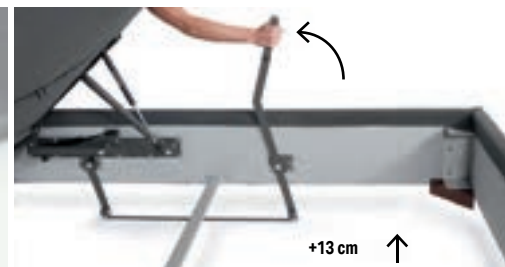

Clean Up System

Standard **BASIC H 3**