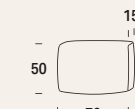

Art. SCG

Cuscino schiena grande
Large back cushion
Grand coussin de dos
Großes Rückenissen