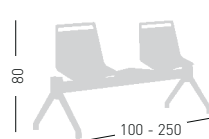

AKAMI PG

2-3-4-5 seat benches, metal-polymer co-injected legs, techno-polymer shell.
Panca a 2-3-4-5 posti, gambe co-iniettate in metallo-polimero, scocca in tecnopolimero.

NA not assembled / non assemblato