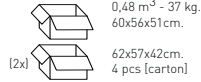

Frame Finishing & Codes / Finiture Telai e Codici

cod.191.--/URB white/bianca
cod.191.--/URN black/nera