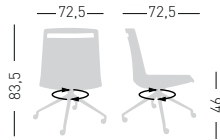

60x56x51cm.
4 pcs [carton]

Frame Finishing & Codes / Finiture Telai e Codici

cod.191.--/UB white/bianca

cod.191.--/UN black/nera

Felt Glides / Tappi in feltro

AKAMI UR

Techno-polymer shell, swivel on 4-blade aluminum painted base, with castors.
Scocca in tecnopolimero, girevole su basamento verniciato in alluminio a 4 razze, su ruote.