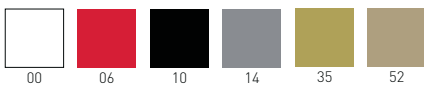

Available colors / Colori disponibili