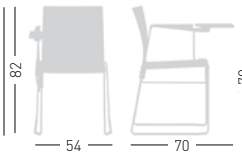

0,05 m³ - 13 kg.
60,5x53x14,5 cm
4 pcs (carton)

Frame Finishing & Codes / Finiture Telai e Codici

cod. 1210.__-G1 chromed frame/struttura cromata

Min. order 4pcs
each code
Ordine min 4pz
per codice

Arm & Fittings colours / Colore bracciolo e fissaggi