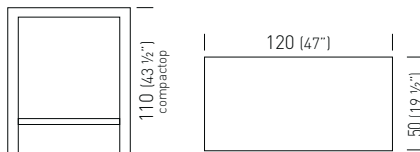

120x50compactop
120x50laminated

TBNKC800. __-__ /H110
TBNKL804. __-__ /H110

0.47m³ / 18kg / 1pcs

0.47m³ / 18kg / 1pcs