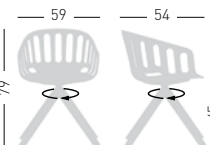

A assembled / assemblato

Frame Finishing & Codes / Finiture Telai e Codici

cod. 268._/PLRN Oak/Rovere