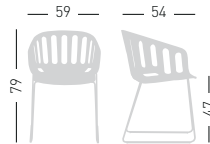

BASKET CHAIR ST

Chromed or black painted sled steel frame, techno-polymer shell.
Struttura a slitta, cromata o verniciata nera, scocca in tecnopolimero.

NA not assembled / non assemblato

Frame Finishing & Codes / Finiture Telai e Codici

cod.268.--/ST chromed/cromata
cod.268.--/STN black painted/verniciato nero

BASKET CHAIR BL

4-Legged wooden beech frame, techno-polymer shell.
Struttura in legno di faggio 4 gambe, scocca in tecnopolimero.

NA not assembled / non assemblato

Frame Finishing & Codes / Finiture Telai e Codici

cod.268.--/BL_

Felt Glides / Tappi in feltro

BASKET CHAIR U

Swivel on 4-blade aluminum painted base, with glides.
Girevole su basamento verniciato in alluminio a 4 razze su piedini.

NA not assembled / non assemblato

Frame Finishing & Codes / Finiture Telai e Codici

cod.268.--/UB white painted/verniciato bianco
cod.268.--/UN black painted/verniciato nero

Felt Glides / Tappi in feltro

BASKET CHAIR UR

Swivel on 4-blade aluminum painted base, with castors.
Girevole su basamento verniciato in alluminio a 4 razze su ruote.

NA not assembled / non assemblato

Frame Finishing & Codes / Finiture Telai e Codici

cod.268.--/URB white painted/verniciato bianco
cod.268.--/URN black painted/verniciato nero

BASKET PL

4-legged wooden swivel base with solid Oak spokes reinforced with inner steel structure, techno-polymer shell.

Base girevole con quattro razze in rovere massello, rinforzate con struttura in acciaio interna, scocca in tecnopolimero.

Oak Essence / Essenza Rovere

A assembled / assemblato

Frame Finishing & Codes / Finiture Telai e Codici

cod. 268._/PLRN Oak/Rovere